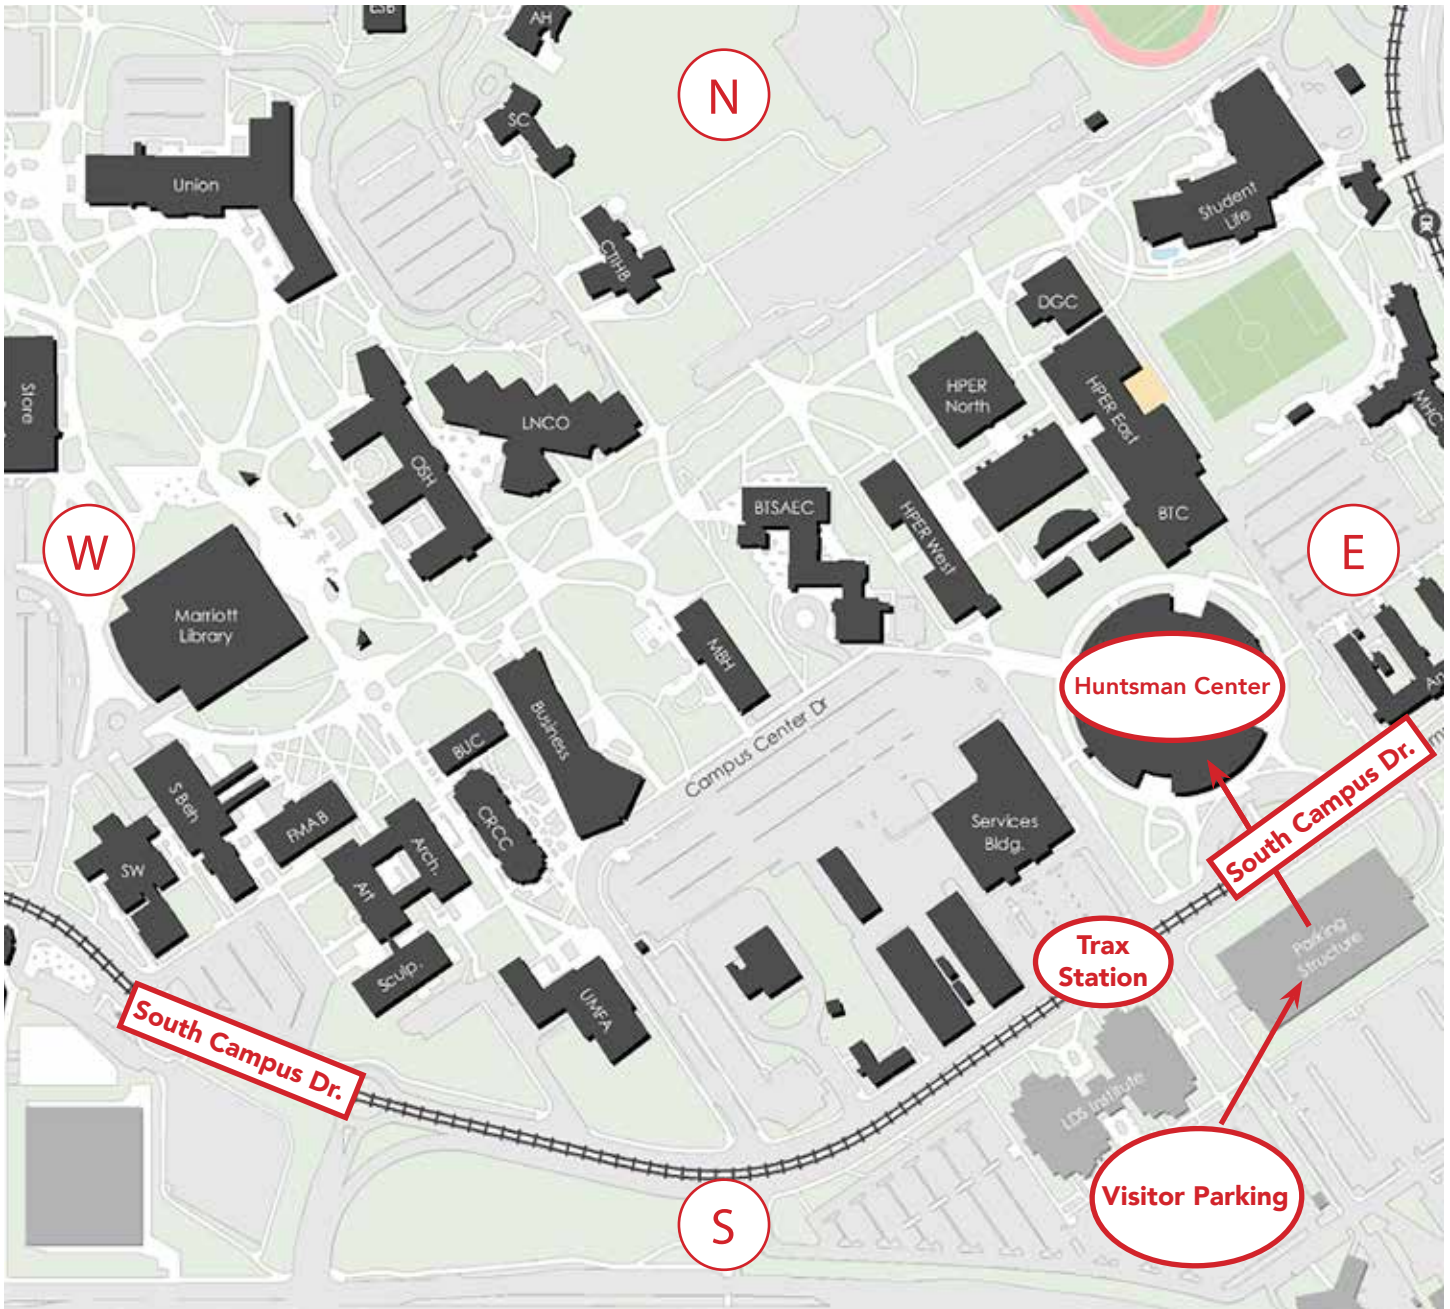

DRIVING MAP

OFFICE OF ADMISSIONS • 201 S. 1460 E. RM. 250S • SALT LAKE CITY, UT • 84112 801-581-7281
www.admissions.utah.edu • admissions@utah.edu • facebook.com/UtahAdmissions